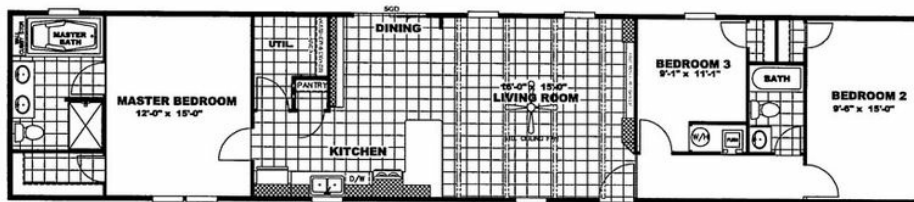

## ANNIVERSARY Edition - GREAT HOUSE!

Model number: 31ANN16763AH19

3 beds • 2 baths • 1216 sq.ft. • 16' width • 76' depth

Our home building facilities invest in continuous product and process improvements. Plans, dimensions, features, materials, specifications and availability are subject to change without notice or obligation. Renderings and floor plans are representative likenesses of our homes and may differ from the actual homes. We invite you to tour a Home Center near you and inspect the highest value in quality housing available or call (830) 620-1141 to speak with a Home Consultant. Copyright 2017, CMH. All rights reserved.

## ANNIVERSARY Edition - GREAT HOUSE!

Model number: 31ANN16763AH19

**3 beds • 2 baths • 1216 sq.ft. • 16' width • 76' depth**

Our home building facilities invest in continuous product and process improvements. Plans, dimensions, features, materials, specifications and availability are subject to change without notice or obligation. Renderings and floor plans are representative likenesses of our homes and may differ from the actual homes. We invite you to tour a Home Center near you and inspect the highest value in quality housing available or call (830) 620-1141 to speak with a Home Consultant. Copyright 2017, CMH. All rights reserved.