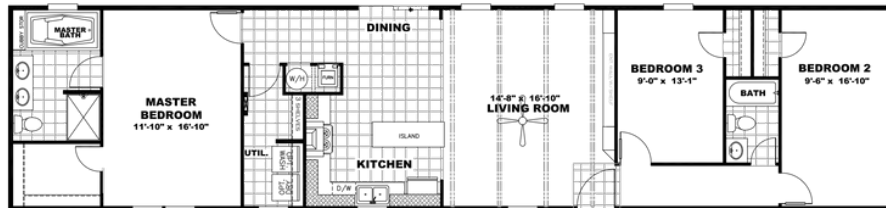

Islander - 18 Wide single - HUGE house

Model number: 35ANN18763IH19

3 beds • 2 baths • 1368 sq.ft. • 18' width • 76' depth

Our home building facilities invest in continuous product and process improvements. Plans, dimensions, features, materials, specifications and availability are subject to change without notice or obligation. Renderings and floor plans are representative likenesses of our homes and may differ from the actual homes. We invite you to tour a Home Center near you and inspect the highest value in quality housing available or call (830) 620-1141 to speak with a Home Consultant. Copyright 2017, CMH. All rights reserved.