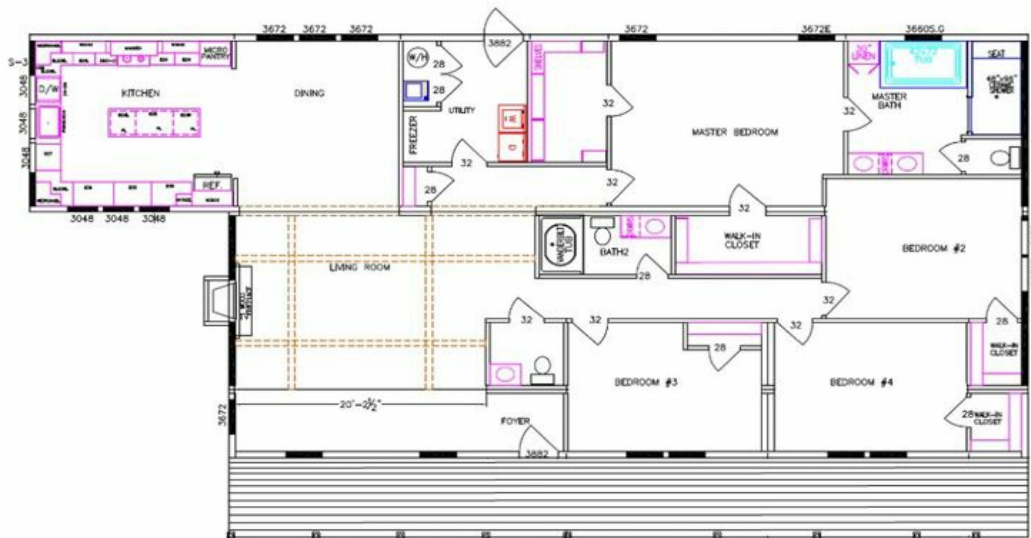

The Mimosa - Custom Modular Home

The Mimosa - Custom Modular Home

Model number: AFRANKLIN

4 beds • 3 baths • 3520 sq.ft. • 44' width • 80' depth

Our home building facilities invest in continuous product and process improvements. Plans, dimensions, features, materials, specifications and availability are subject to change without notice or obligation. Renderings and floor plans are representative likenesses of our homes and may differ from the actual homes. We invite you to tour a Home Center near you and inspect the highest value in quality housing available or call (830) 620-1141 to speak with a Home Consultant. Copyright 2017, CMH. All rights reserved.